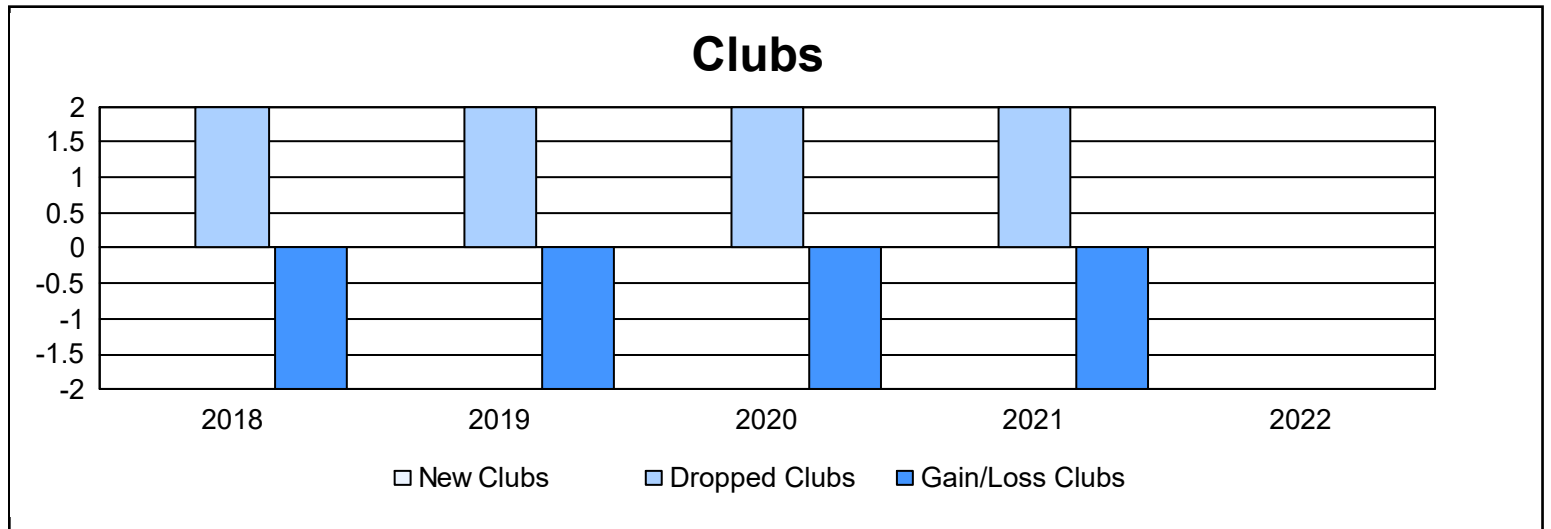

Year	New Clubs	Dropped Clubs	Gain/ Loss Clubs	New Members	Charter Members	Reinstate Members	Transfer Members	Total Member Added	Total Members Dropped	Gain/ Loss Members
2017-2018	0	2	-2	91	3	3	27	124	177	-53
2018-2019	0	2	-2	57	0	3	6	66	115	-49
2019-2020	0	2	-2	49	1	4	13	67	98	-31
2020-2021	0	2	-2	29	1	1	0	31	95	-64
2021-2022	0	0	0	102	0	7	12	121	116	5
<b>Average</b>	<b>0</b>	<b>2</b>	<b>-2</b>	<b>66</b>	<b>1</b>	<b>4</b>	<b>12</b>	<b>82</b>	<b>120</b>	<b>-38</b>

### Membership Composition June 2022 Cumulative