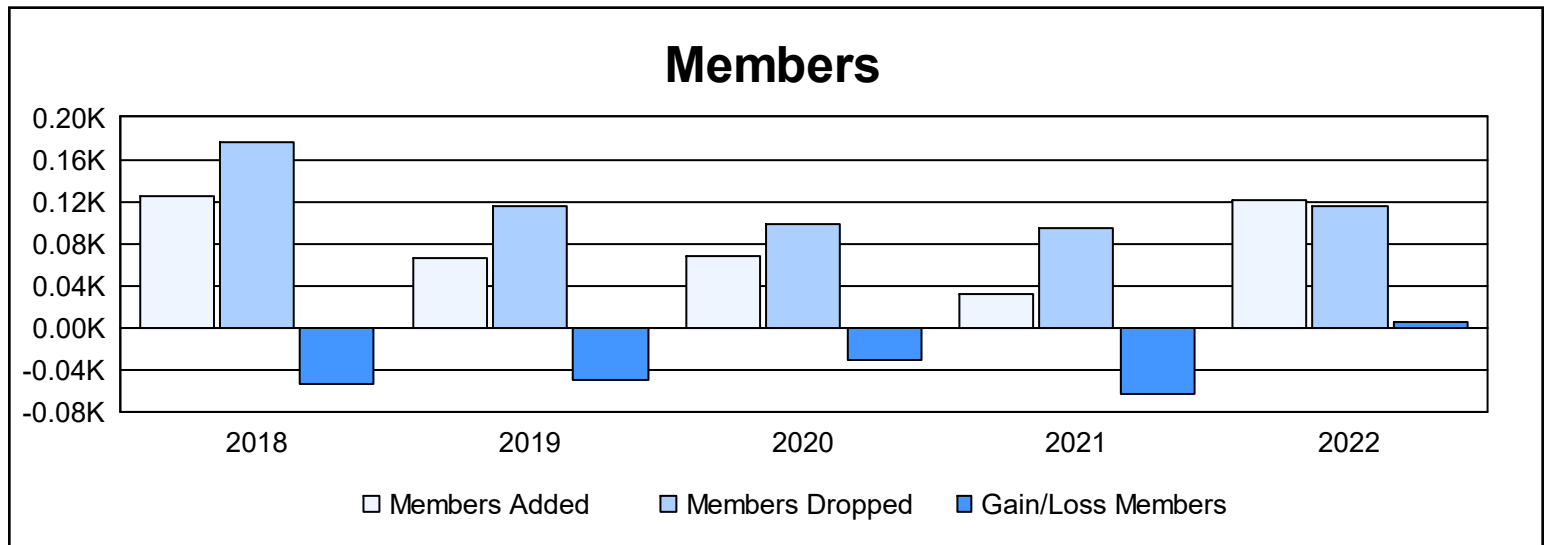

Year	New Clubs	Dropped Clubs	Gain/ Loss Clubs	New Members	Charter Members	Reinstate Members	Transfer Members	Total Member Added	Total Members Dropped	Gain/ Loss Members
2017-2018	0	2	-2	91	3	3	27	124	177	-53
2018-2019	0	2	-2	57	0	3	6	66	115	-49
2019-2020	0	2	-2	49	1	4	13	67	98	-31
2020-2021	0	2	-2	29	1	1	0	31	95	-64
2021-2022	0	0	0	102	0	7	12	121	116	5
<b>Average</b>	<b>0</b>	<b>2</b>	<b>-2</b>	<b>66</b>	<b>1</b>	<b>4</b>	<b>12</b>	<b>82</b>	<b>120</b>	<b>-38</b>

### Membership Composition June 2022 Cumulative